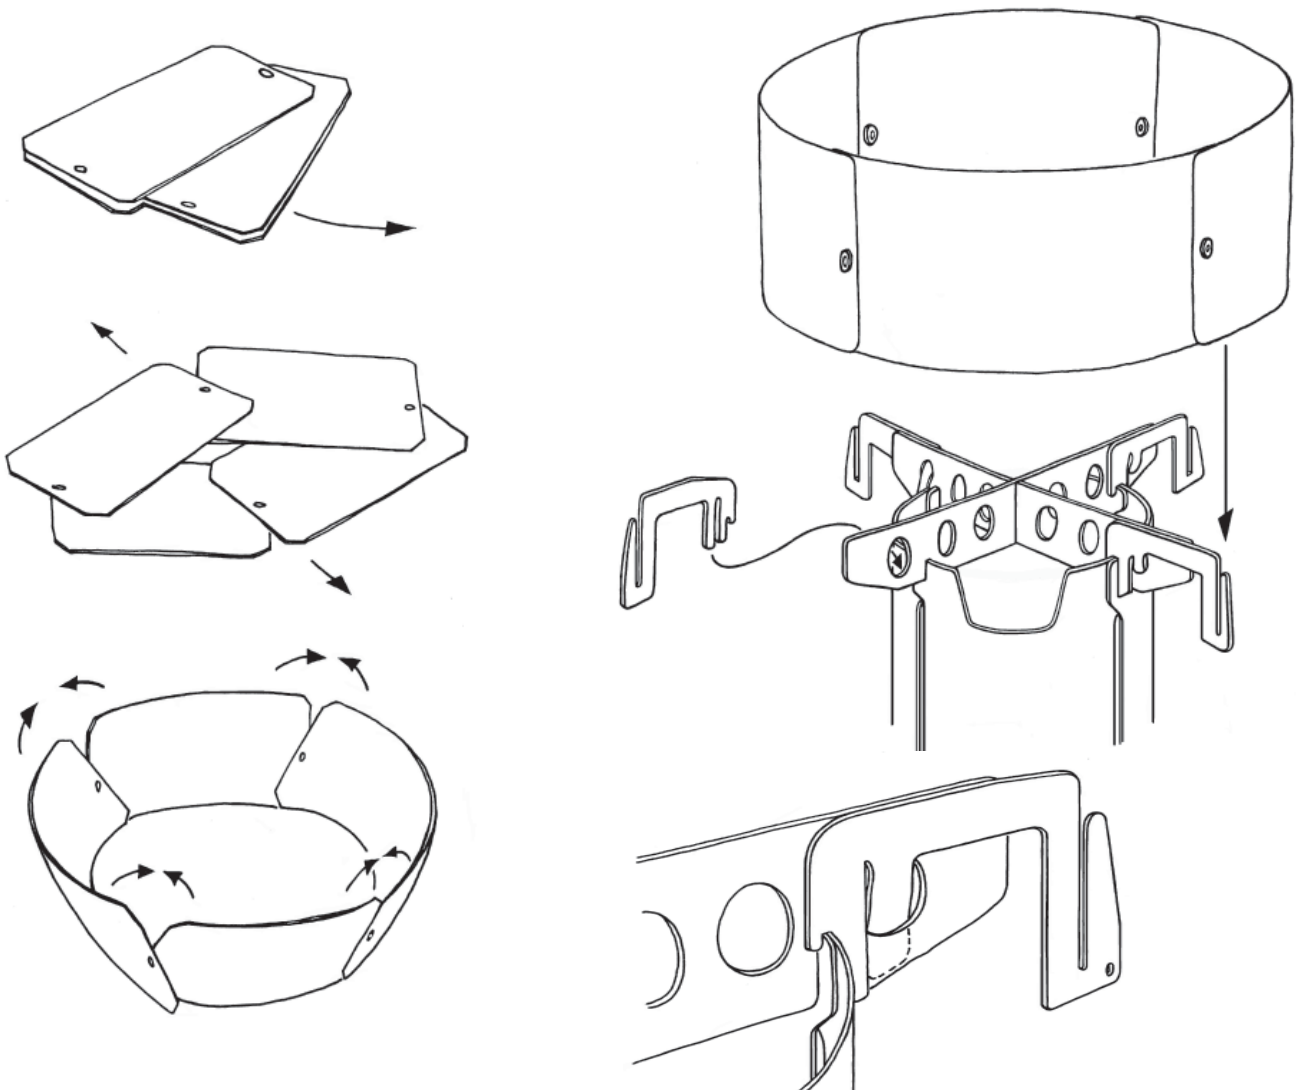

FIBI-STOVE

Windscreen

The windscreen made of four aluminum sheets, these are fixed with metal brackets attached to the FIBI-Stove.

- portable can be stowed in the FIBI-packsack together with the stove
- easy the four aluminum sheets are fixed with rivets and can be easily unfolded.
- swiss all parts are made in Switzerland
- dimensions assemblé Ø 34 x 18 cm, dismantled 30 x 18 cm, 240 g